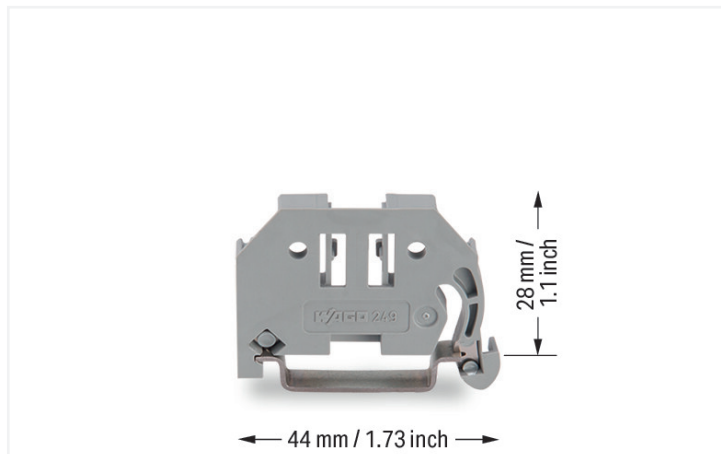

## Data Sheet | Item Number: 249-116

Screwless end stop; 6 mm wide; for DIN-rail 35 x 15 and 35 x 7.5; gray

<https://www.wago.com/249-116>

Color: ■ gray

#### Tool free!

A tool-free design allows rail-mount terminal blocks to be safely and economically secured against any movement on all DIN-35 rails per DIN EN 60715 (35 x 7.5 mm; 35 x 15 mm).

#### Entirely without screws!

The "secret" to a perfect fit lies in the two small clamping plates which keep the end stop in position, even if the rails are mounted vertically.

### Physical data

Width	6 mm / 0.236 inches
Height	44 mm / 1.732 inches
Depth	35 mm / 1.378 inches
Depth from upper-edge of DIN-rail	28 mm / 1.102 inches