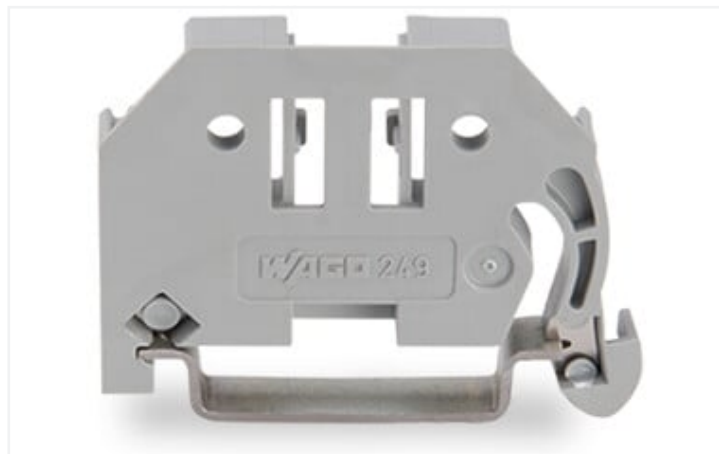

## Data Sheet | Item Number: 249-116

Screwless end stop; 6 mm wide; for DIN-rail 35 x 15 and 35 x 7.5; gray

<https://www.wago.com/249-116>

Color: ■ gray

#### Snap on – that's it!

Assembling the new WAGO screwless end stop is as simple and quick as snapping a WAGO rail-mount terminal block onto the rail.

#### Tool free!

A tool-free design allows rail-mount terminal blocks to be safely and economically secured against any movement on all DIN-35 rails per DIN EN 60715 (35 x 7.5 mm; 35 x 15 mm).

#### Entirely without screws!

The "secret" to a perfect fit lies in the two small clamping plates which keep the end stop in position, even if the rails are mounted vertically.